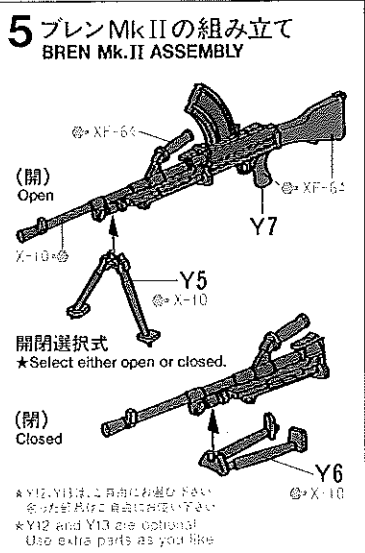

MILITARY MINIATURES

1/35 SCALE BRITISH INFANTRY ON PATROL

*READY TO ASSEMBLE PRECISION MODEL KIT
*MODELING SKILLS HELPFUL IF UNDER 19 YEARS OF AGE
*CEMENT & PAINT NOT INCLUDED