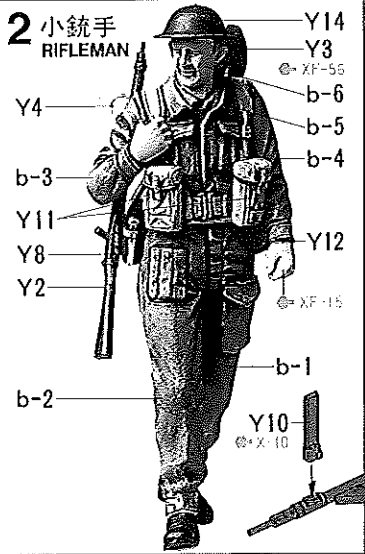

MILITARY MINIATURES

1/35 SCALE BRITISH INFANTRY ON PATROL

*READY TO ASSEMBLE PRECISION MODEL KIT
*MODELING SKILLS HELPFUL IF UNDER 19 YEARS OF AGE
*CEMENT & PAINT NOT INCLUDED