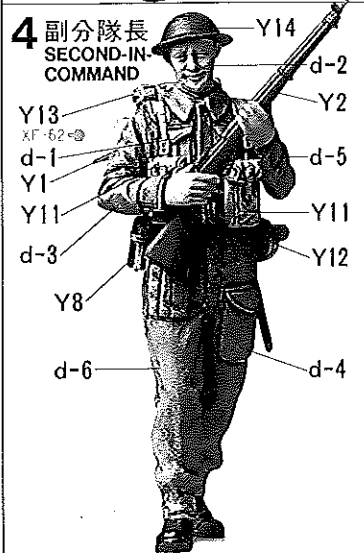

MILITARY MINIATURES

1/35 SCALE BRITISH INFANTRY ON PATROL

*READY TO ASSEMBLE PRECISION MODEL KIT
*MODELING SKILLS HELPFUL IF UNDER 19 YEARS OF AGE
*CEMENT & PAINT NOT INCLUDED