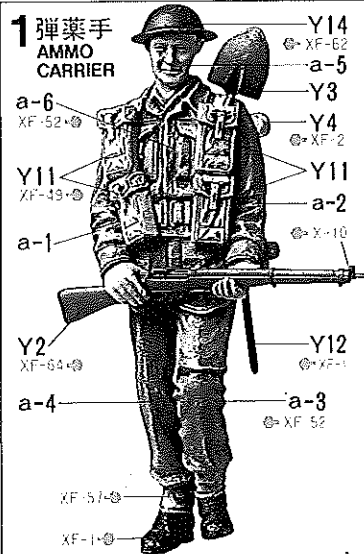

MILITARY MINIATURES

1/35 SCALE BRITISH INFANTRY ON PATROL

*READY TO ASSEMBLE PRECISION MODEL KIT
*MODELING SKILLS HELPFUL IF UNDER 19 YEARS OF AGE
*CEMENT & PAINT NOT INCLUDED