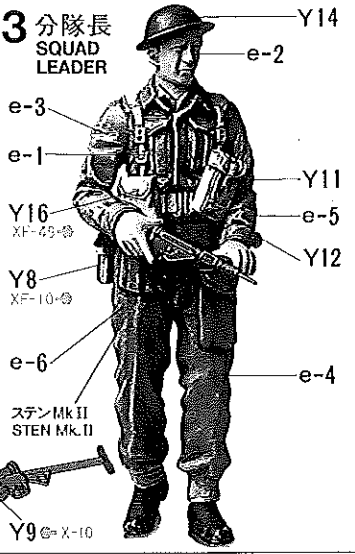

MILITARY MINIATURES

1/35 SCALE BRITISH INFANTRY ON PATROL

*READY TO ASSEMBLE PRECISION MODEL KIT
*MODELING SKILLS HELPFUL IF UNDER 19 YEARS OF AGE
*CEMENT & PAINT NOT INCLUDED